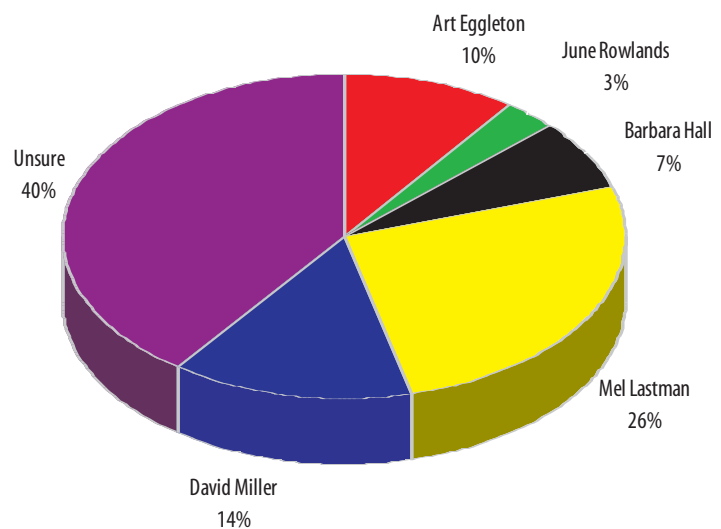

- a. Art Eggleton
- b. June Rowlands
- c. Barbara Hall
- d. Mel Lastman
- e. David Miller

Group (Margin of Accuracy)	Art Eggleton (%)	June Rowlands (%)	Barbara Hall (%)	Mel Lastman (%)	David Miller (%)	Unsure (%)
Ontario ($\pm 4.5\%$)	10	3	7	26	14	40
Men ($\pm 6\%$)	11	3	7	27	15	37
Women ($\pm 6\%$)	9	3	7	26	13	43
18 to 29 ($\pm 10\%$)	1	1	6	23	29	40
30 to 39 ($\pm 10\%$)	12	6	5	29	12	38
40 to 49 ($\pm 10\%$)	13	3	10	28	10	37
50 to 59 ($\pm 11\%$)	15	1	6	25	13	40
60 plus ($\pm 9\%$)	9	4	9	27	6	45
GTA ($\pm 6\%$)	14	4	8	31	20	23
Rest of Ontario ($\pm 6\%$)	6	2	6	22	7	58